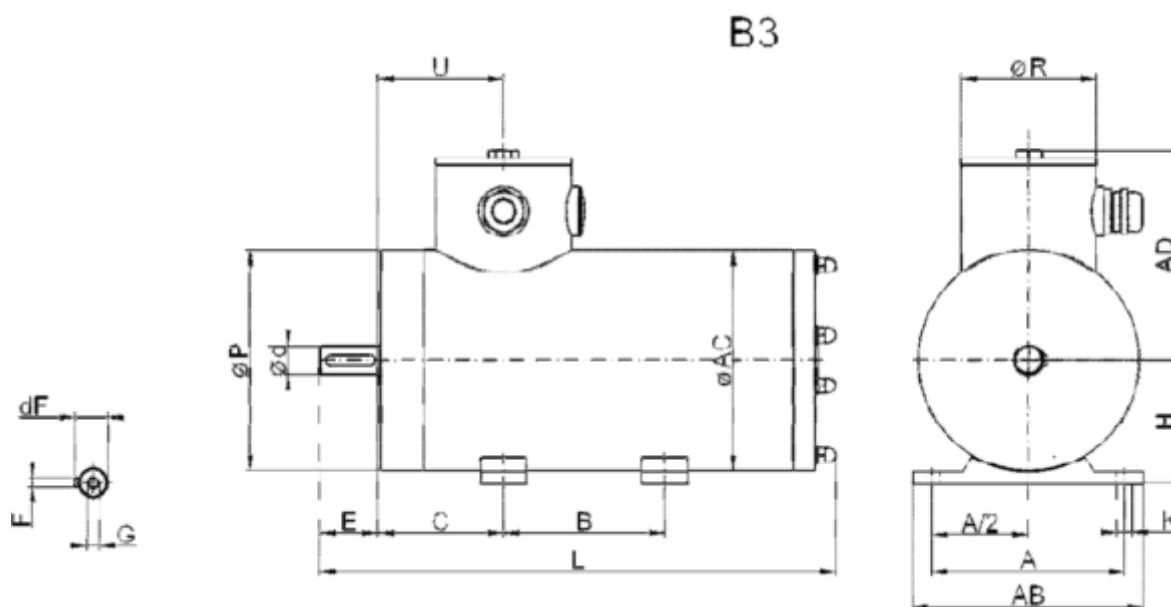

Article number: 25560007541270

Description: BEGE stainless steel AC motor EBS80L-4 IEC80 B3  
0,75KW 1400 rpm 3x230/400V 50HZ IP69K PTC

## Measures

A = 125	E = 40	Ød = 19
A/2 = 62.5	F = 6	ØR = 89
AB = 150	G = M6	
AC = 144	H = 80	
AD = 135	K = 10	
B = 100	L = 348	
C = 50	P = 144	
dF = 21.5	U = 139	